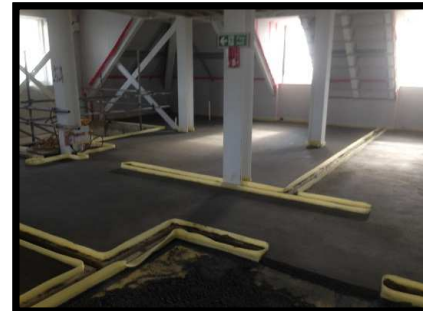

Poundbury Hotel

COMMERCIAL SECTOR

LOCATION

Poundbury, Dorchester

CLIENT

Duchy Of Cornwall

VALUE

£40k

DESCRIPTION OF WORKS

For the Duchy Of Cornwall we supplied and installed just under 1700 square meters of screed from the lower ground to the fourth floor. On the upper floors we laid Collecta HD10 an acoustic barrier, on the other floors we laid DPM's and insulation boards.

SERVICES AVAILABLE FROM PC FLOORING

ALL TYPES OF SCREEDS | SELF-LEVELLING COMPOUNDS |
UNDERFLOOR HEATING | THERMAL & ACOUSTIC
INSULATION | PUMP SPECIALISTS